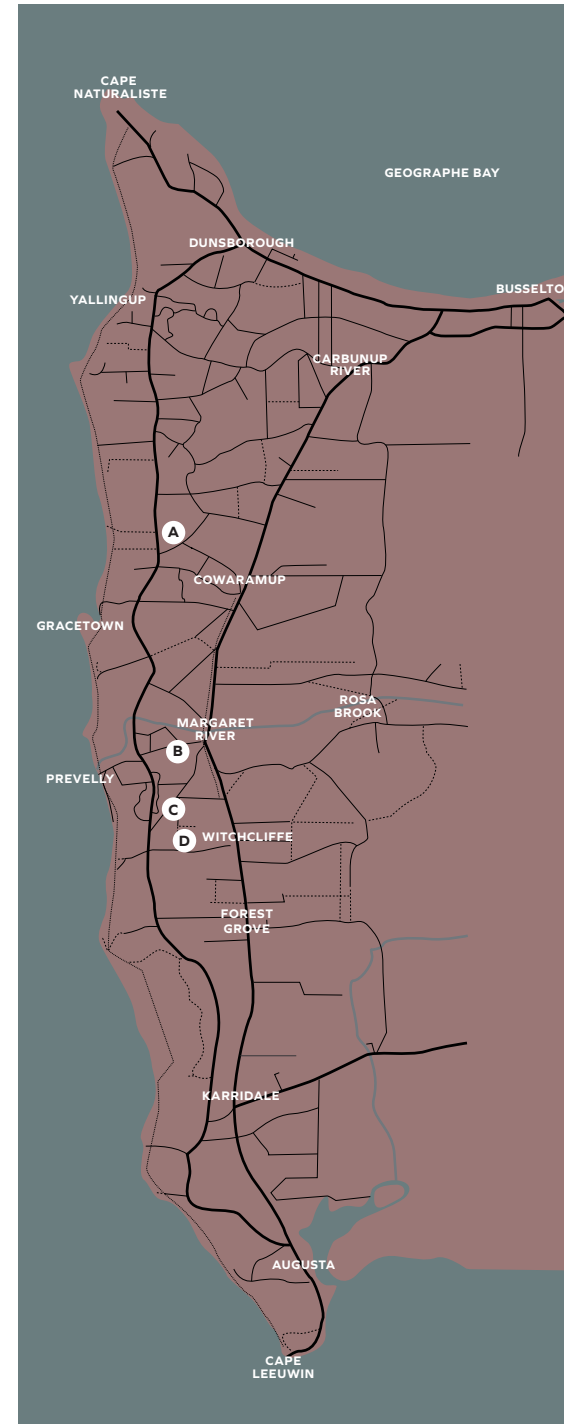

CONCERT VENUES

(A) VASSE FELIX
MARGARET RIVER

Caves Road,
cnr Cullity Drive,
Cowaramup WA 6284
(08) 9756 5000

(B) CAPE
MENTELLE
MARGARET RIVER

331 Wallcliffe Road
Margaret River WA 5285
(08) 9757 0888

(C) VOYAGER ESTATE
MARGARET RIVER

Stevens Road,
Margaret River, WA 6285
(08) 9757 6354

(D) LEEUWIN ESTATE
THE ART OF FINE WINE

Stevens Road
Margaret River WA 6285
(08) 9759 0000